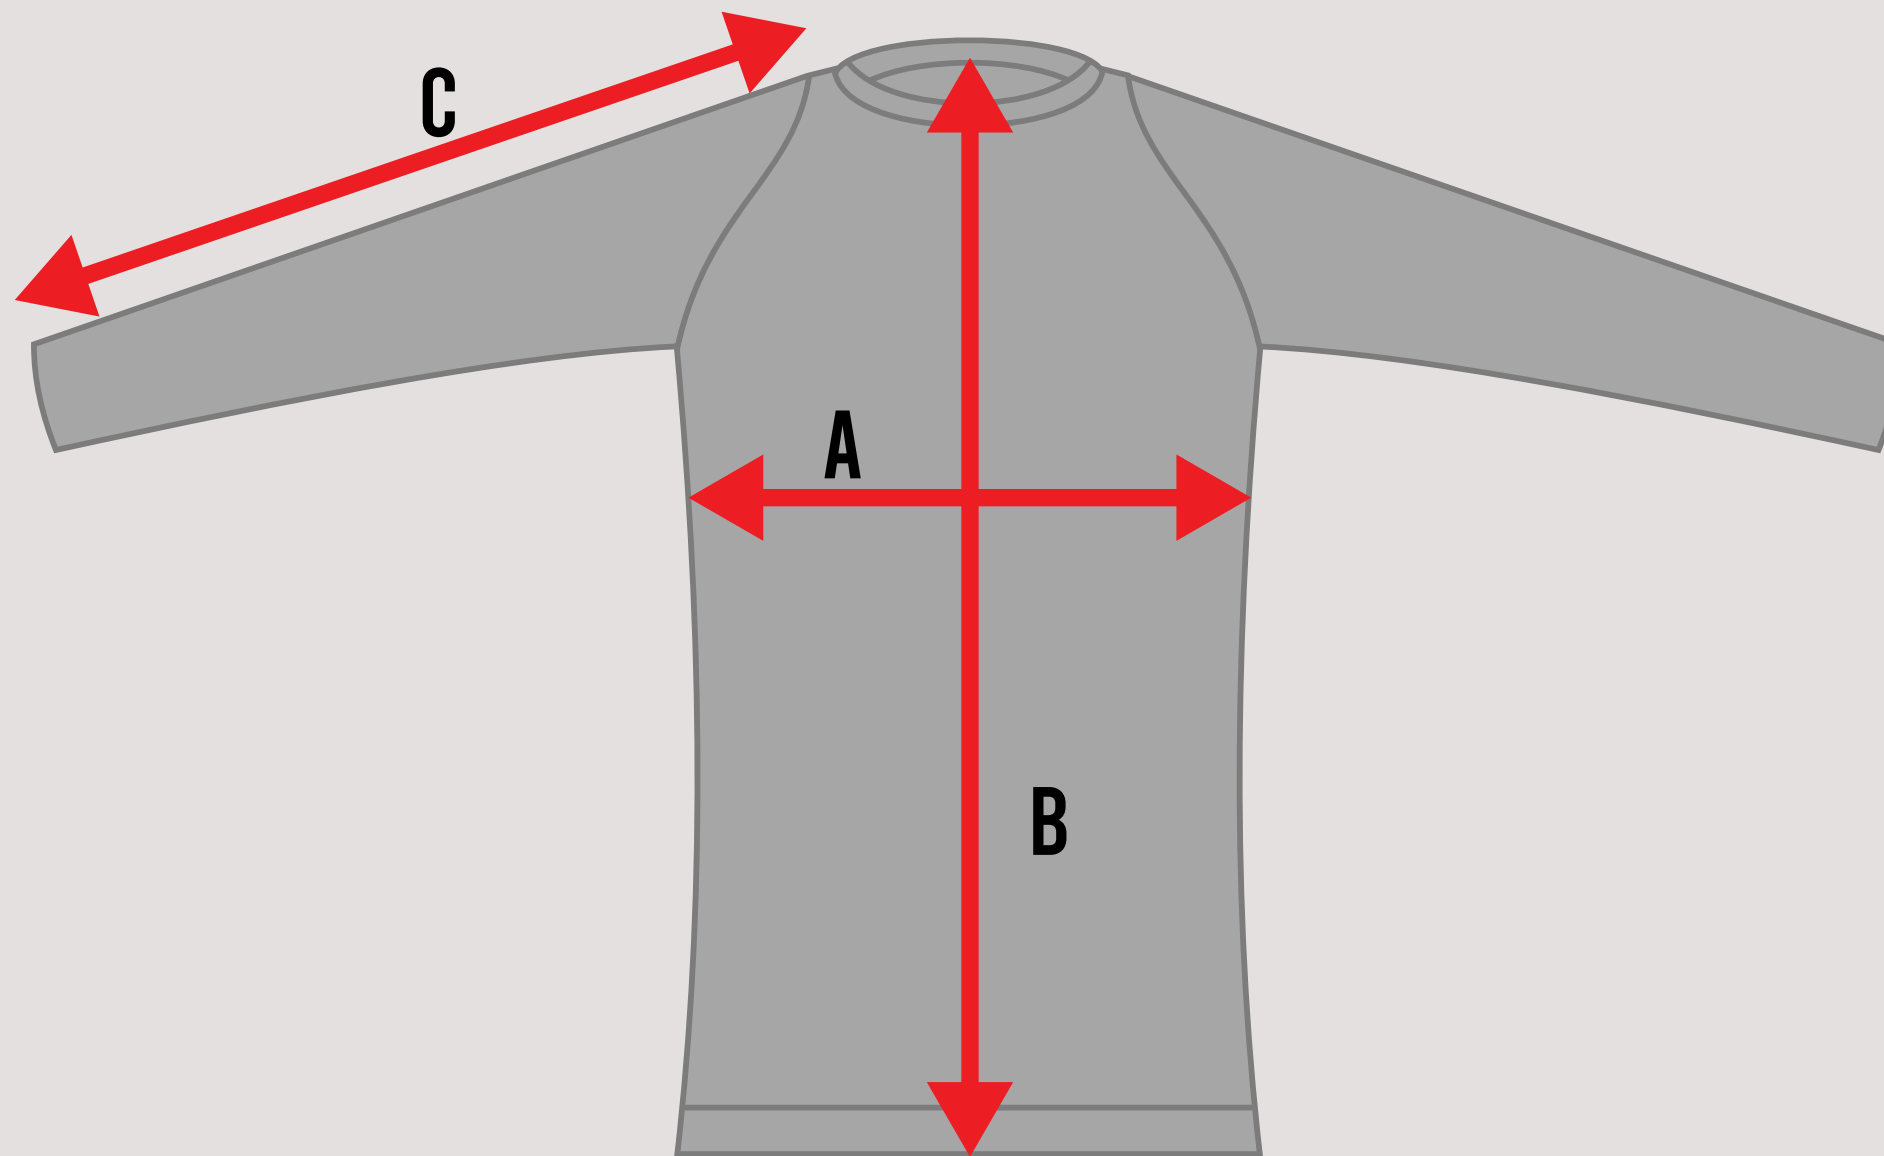

RASH GUARDSIZING INFORMATION

ADULTS

SIZE (INCHES)	XS	S	M	L	XL	2XL	3XL
A - Chest	16	17	18	19	20	21	22
B - Length	25	26	27	28	29	30	31

KIDS

SIZE (INCHES)	Y3XS	Y2XS	YXS	YS	YM	YL	YXL
A - Chest	9	10	11	12	13	14	15
B - Length	18	19	20	21	22	23	24

RASH GUARD SIZING INFORMATION

ADULTS

SIZE (INCHES)	XS	S	M	L	XL	2XL	3XL
A - Chest	16	17	18	19	20	21	22
B - Length	25	26	27	28	29	30	31
C - Sleeve	26	27	28	29	30	31	32

KIDS

SIZE (INCHES)	Y3XS	Y2XS	YXS	YS	YM	YL	YXL
A - Chest	9	10	11	12	13	14	15
B - Length	18	19	20	21	22	23	24
C - Sleeve	19	20	21	22	23	24	25