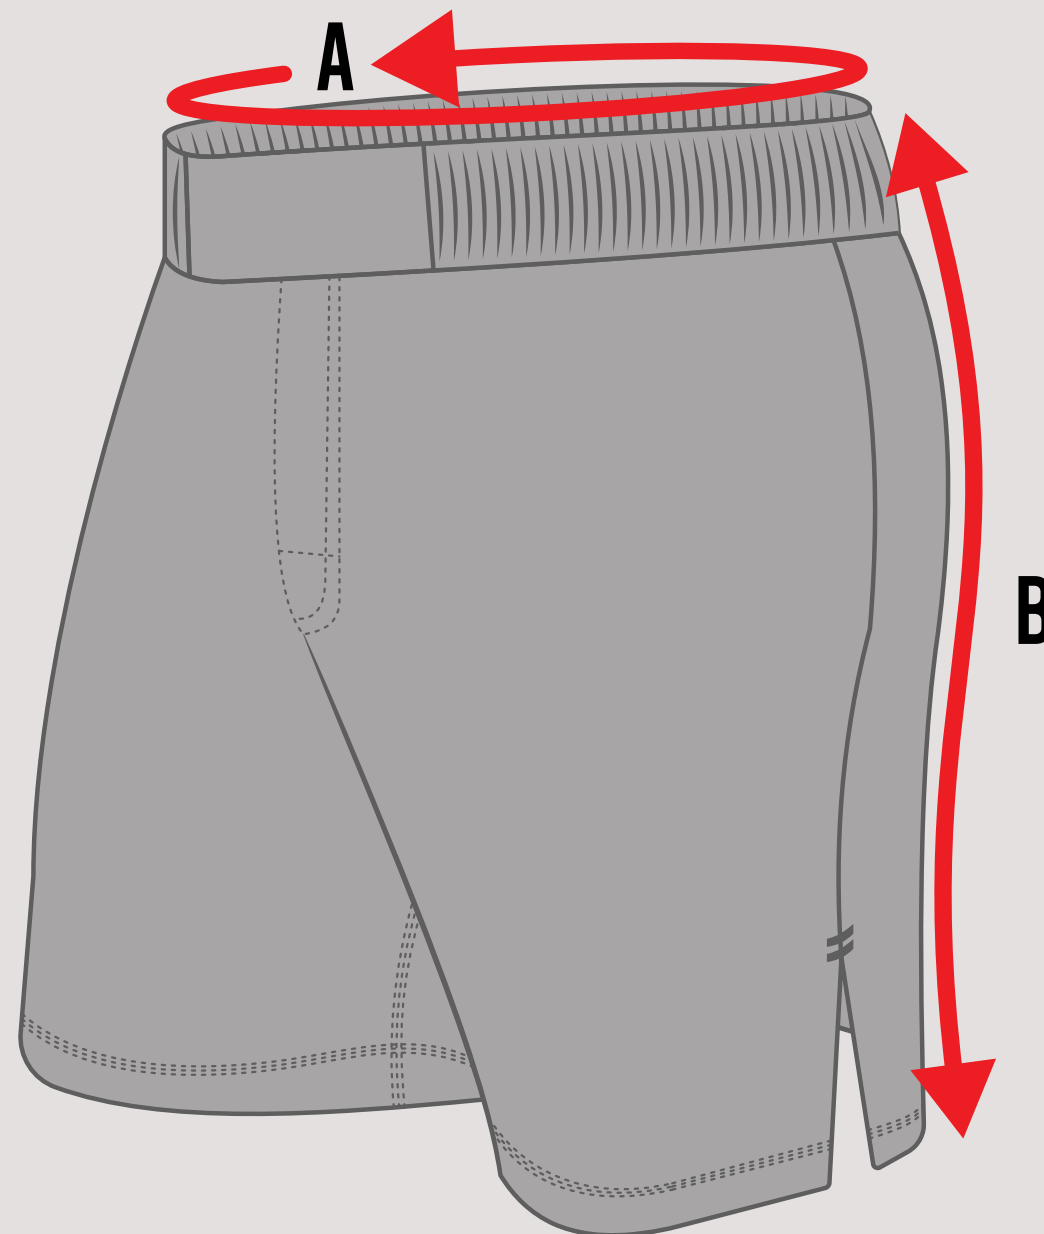

MK-I HYBRID SHORTS

ADULTS

SIZE	XS	S	M	L	XL	2XL	3XL
Waist - A	27	28	30	32	34	36	38
Length - B	15	16	17	18	19	20	21

KIDS

SIZE	Y3XS	Y2XS	YXS	YS	YM	YL	YXL
Waist - A	16	18	20	22	24	25	26
Length - B	9	10	11	12	13	14	15