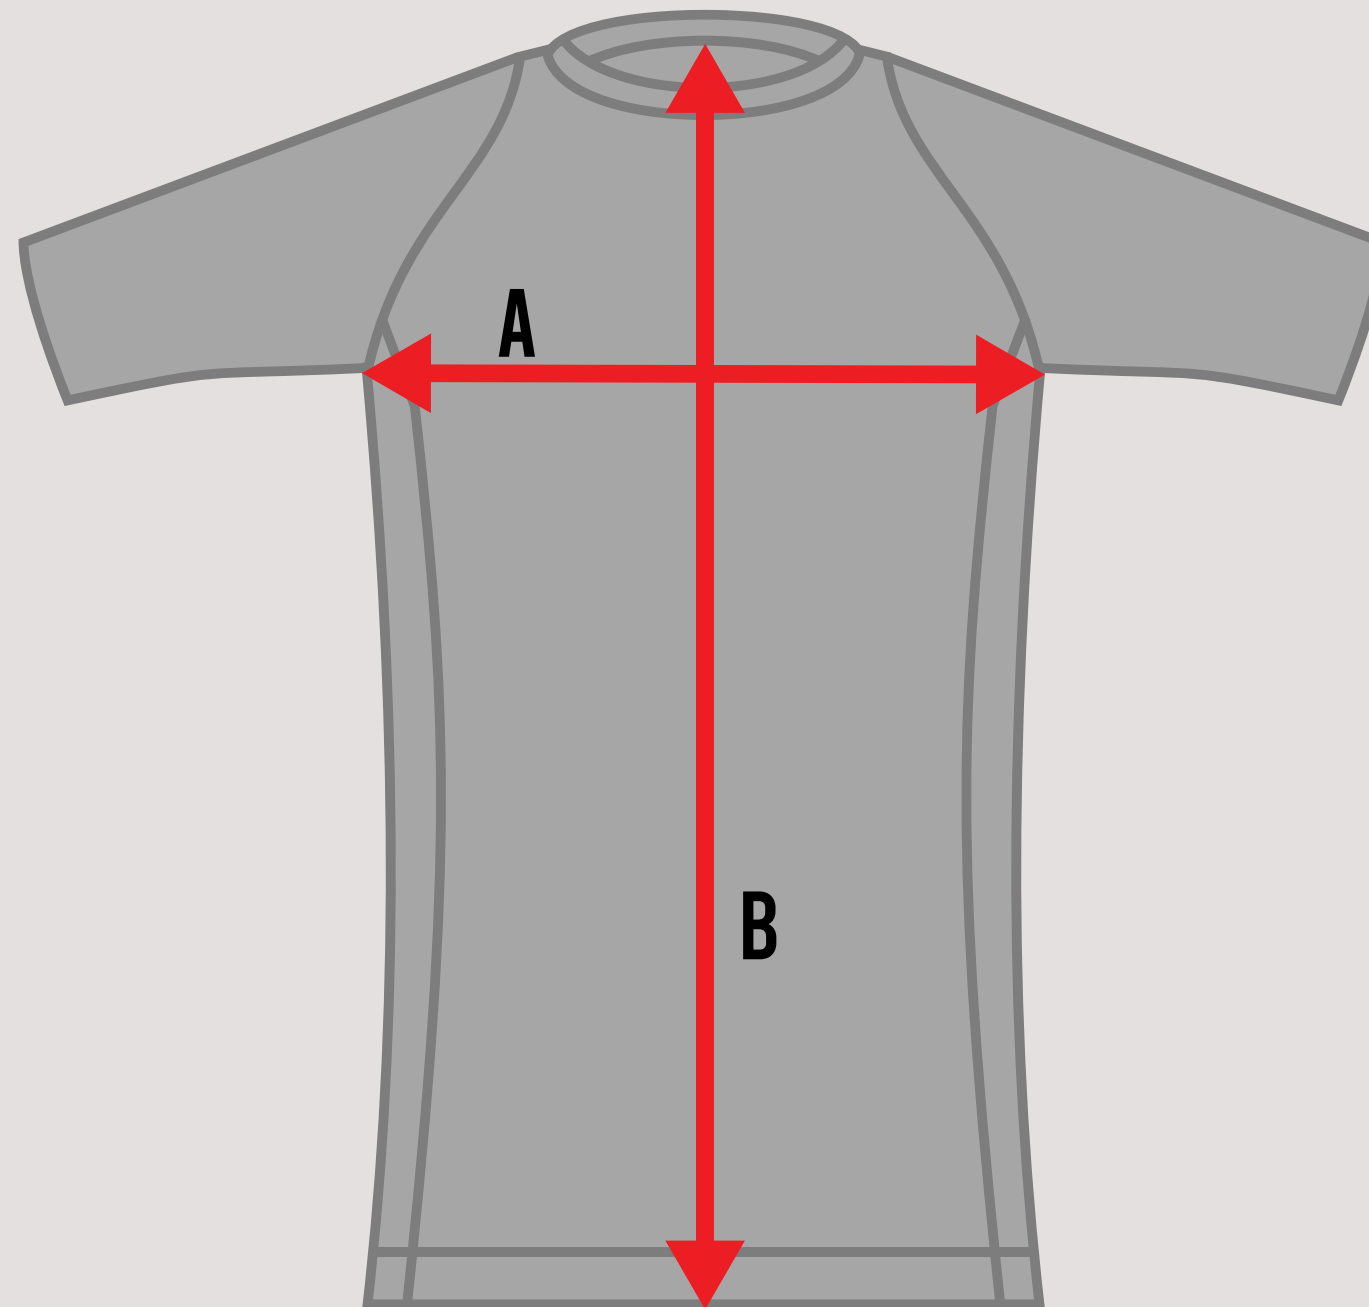

RASH GUARDSIZING INFORMATION

ADULTS

SIZE (INCHES)	XS	S	M	L	XL	2XL	3XL
A - Chest	16	17	18	19	20	21	22
B - Length	25	26	27	28	29	30	31

KIDS

SIZE (INCHES)	Y3XS	Y2XS	YXS	YS	YM	YL	YXL
A - Chest	9	10	11	12	13	14	15
B - Length	18	19	20	21	22	23	24

RASH GUARD SIZING INFORMATION

ADULTS

SIZE (INCHES)	XS	S	M	L	XL	2XL	3XL
A - Chest	16	17	18	19	20	21	22
B - Length	25	26	27	28	29	30	31
C - Sleeve	26	27	28	29	30	31	32

KIDS

SIZE (INCHES)	Y3XS	Y2XS	YXS	YS	YM	YL	YXL
A - Chest	9	10	11	12	13	14	15
B - Length	18	19	20	21	22	23	24
C - Sleeve	19	20	21	22	23	24	25