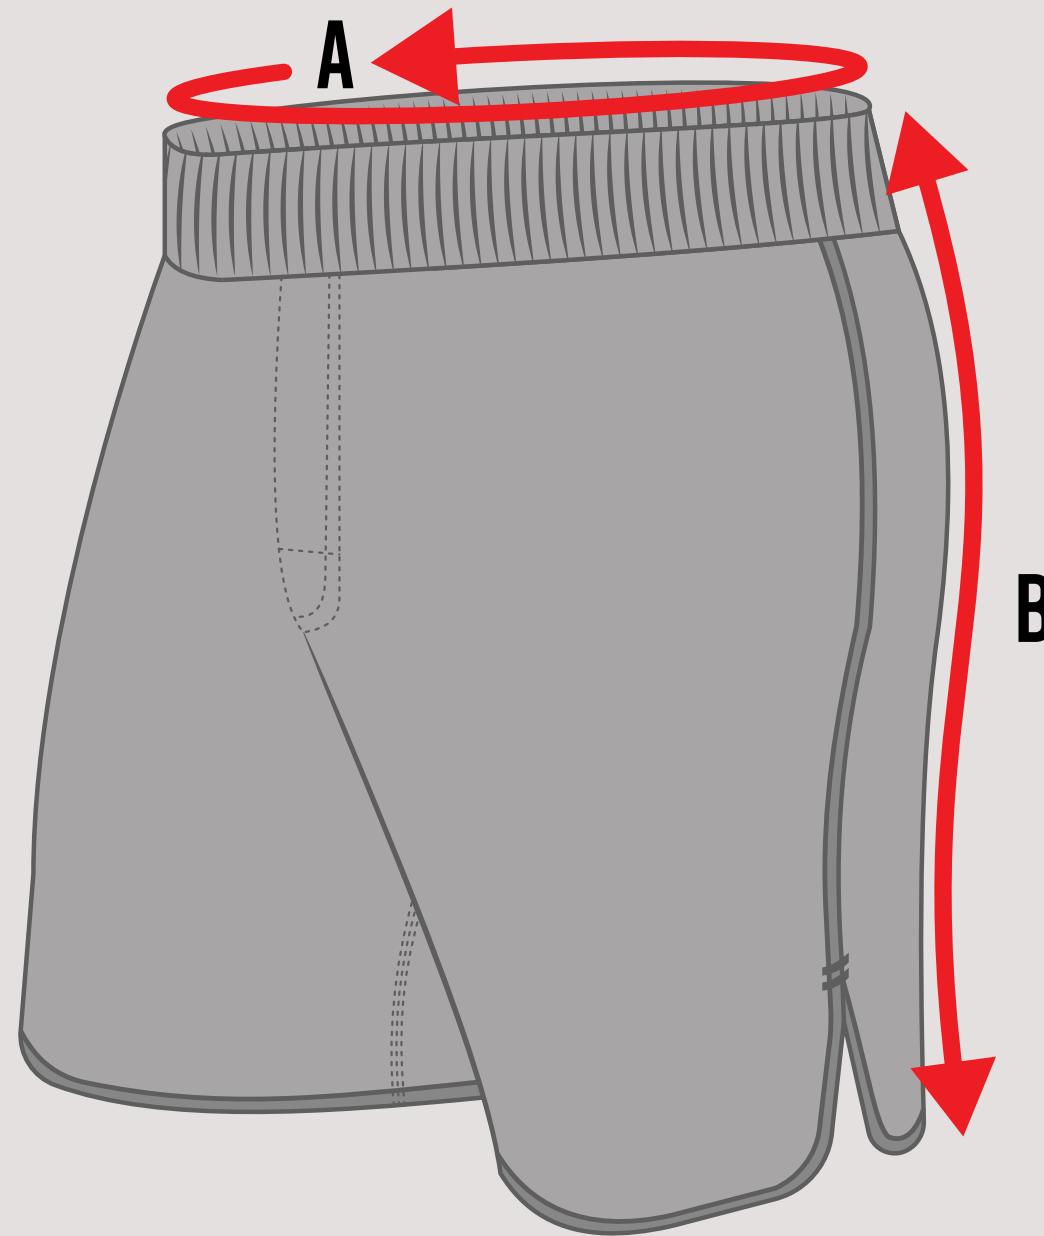

GEN II HYBRID SHORTS

ADULTS

SIZE	XS	S	M	L	XL	2XL	3XL
Waist - A	28	29	31	33	34	36	38
Length - B	15	16	17	18	19	20	21

KIDS

SIZE	Y3XS	Y2XS	YXS	YS	YM	YL	YXL
Waist - A	18	19	21	23	25	26	27
Length - B	9	10	11	12	13	14	15