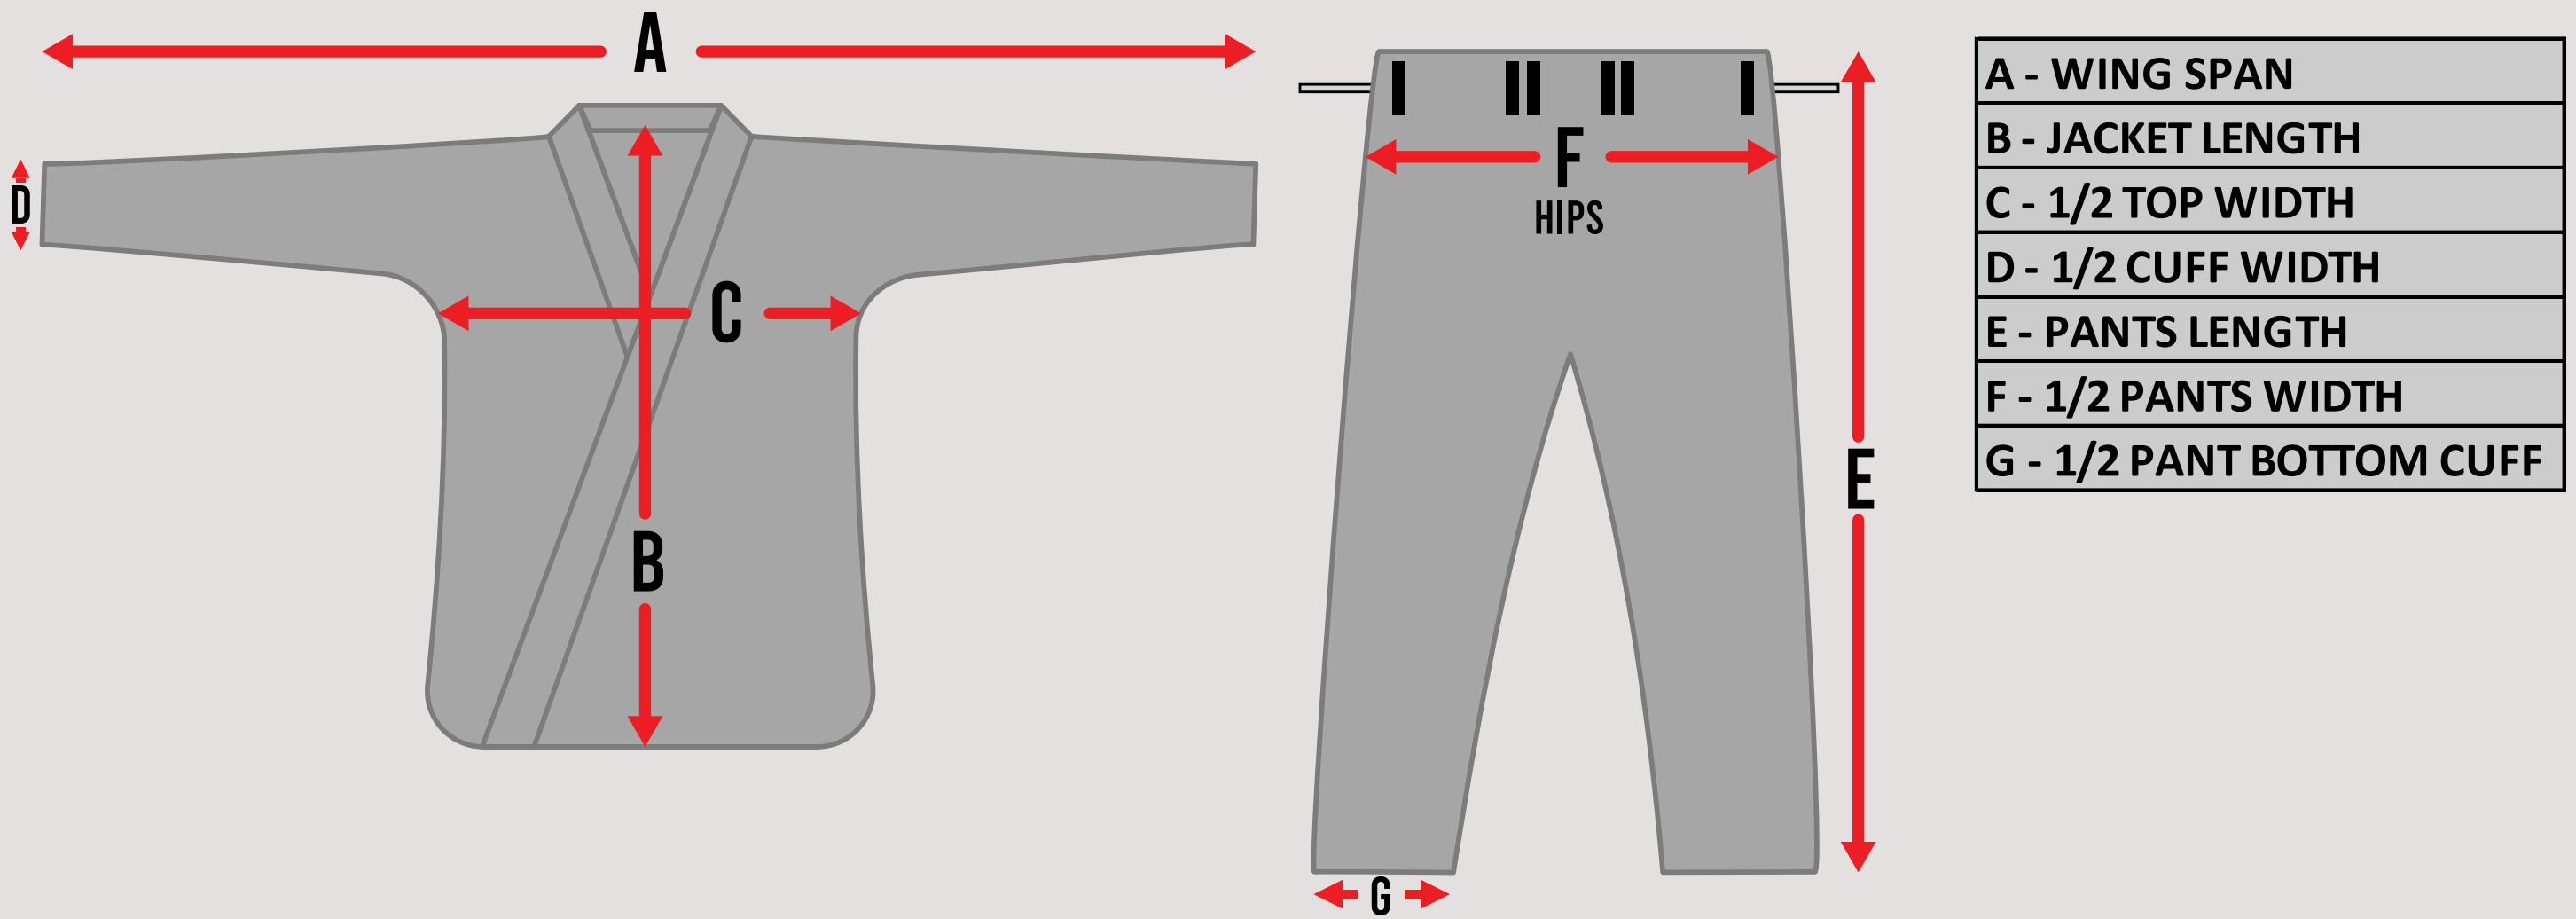

KIDS GI SIZING INFORMATION

A - WING SPAN
B - JACKET LENGTH
C - 1/2 TOP WIDTH
D - 1/2 CUFF WIDTH
E - PANTS LENGTH
F - 1/2 PANTS WIDTH
G - 1/2 PANT BOTTOM CUFF

SIZE (IN)	M000	M00	M0	M1	M2	M3	M4
A	44	46.5	48	50	52.5	55	57.5
B	20.75	22	23.25	24.5	25.5	26.75	28
C	16.5	17.25	18	19	19.75	20.5	21.25
D	4.75	5	5	5.25	5.5	5.75	6
E	26.75	28.25	29.25	30	31.5	33	34.25
F	15.75	17	17.75	18.5	19.75	20.5	21.25
G	5.5	5.75	6	6	6.25	6.5	6.75

SIZE	M000	M00	M0	M1	M2	M3	M4
Weight (LBS)	30-40 lbs	40-50 lbs	50-60 lbs	60-80 lbs	80-95 lbs	95-105 lbs	105-115 lbs
Height (Ft/In)	2' 11" - 3' 4"	3' 4" - 3' 7"	3' 7" - 3' 11"	3' 11" - 4' 3"	4' 3" - 4' 7"	4' 7" - 4' 11"	4' 11" - 5' 3"